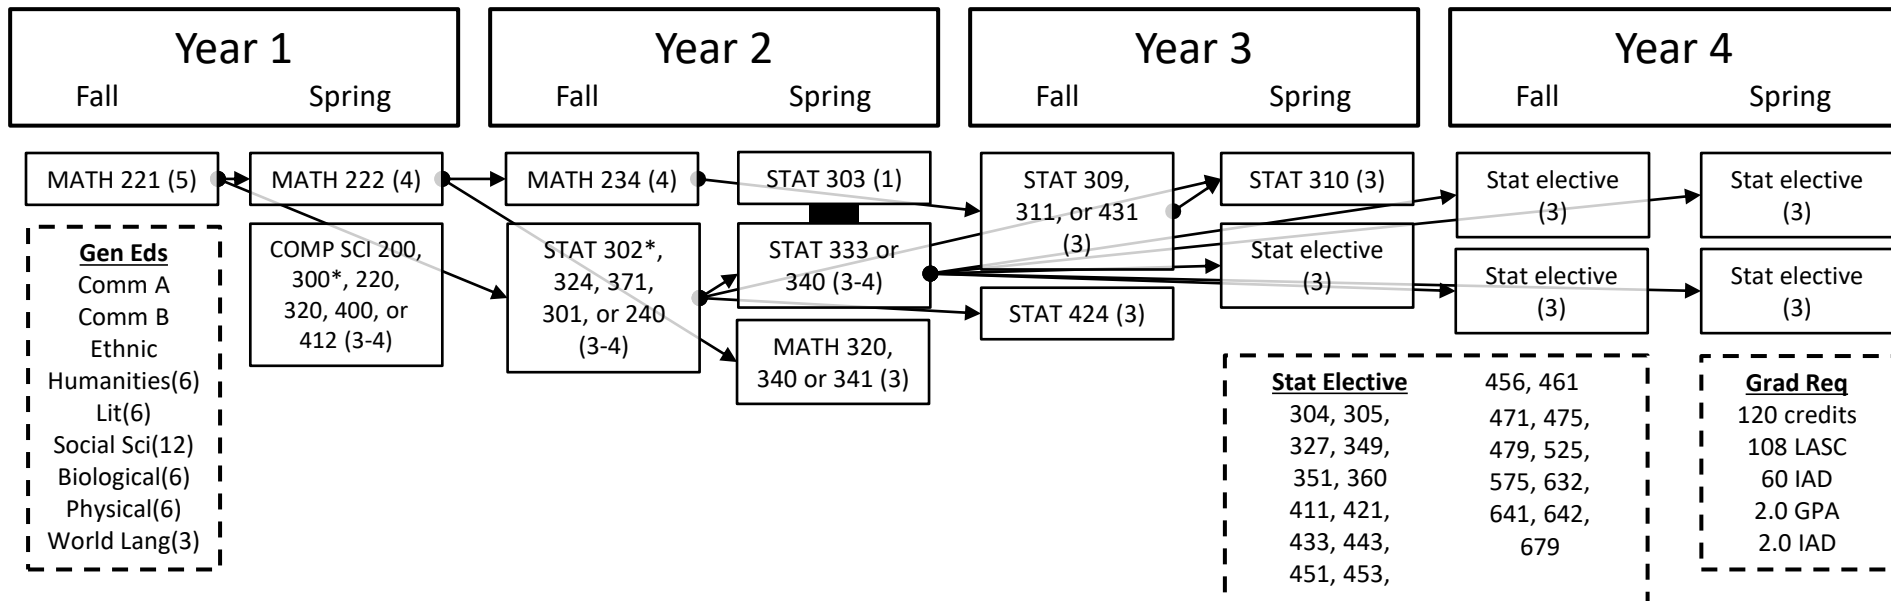

Statistics Major Requirements – BS Degree Example 1

Name:

Date:

Use the space below to chart your actual courses using the sample four-year plan from above

Notes: Can substitute MATH 275, 276, 375, 376; *preferred option; encouraged to take additional STAT 304 & 305; some electives are term specific and may have additional prereqs

●→ Prerequisite ■ Pre/Corequisite □ Major Courses □ General education and graduation requirements

Statistics Major Requirements – BA Degree Example 1

Name:

Date:

Use the space below to chart your actual courses using the sample four-year plan from above