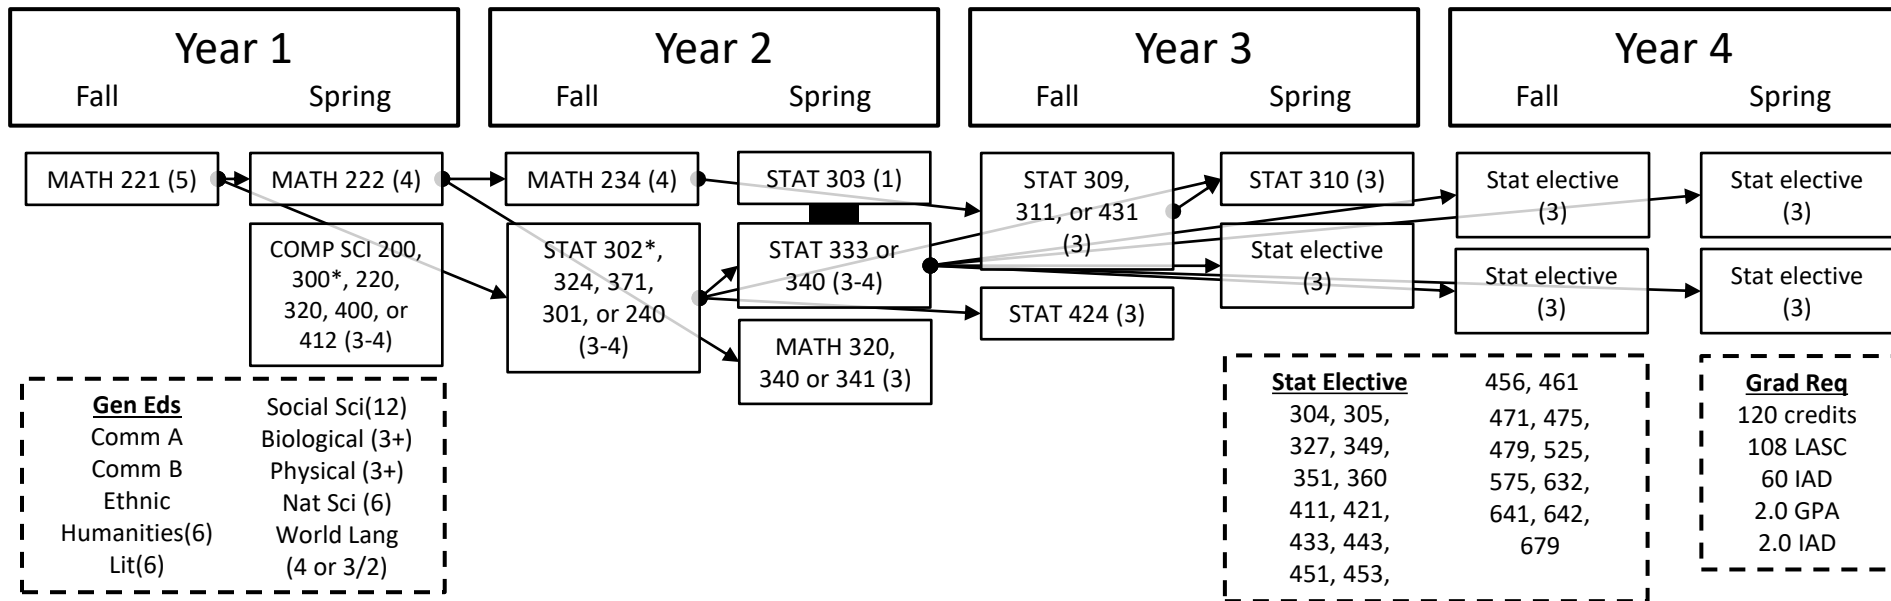

Statistics Major Requirements – BS Degree Example 1

Name:

Date:

Use the space below to chart your actual courses using the sample four-year plan from above

Notes: Can substitute MATH 275, 276, 375, 376; *preferred option; encouraged to take additional STAT 304 & 305; some electives are term specific and may have additional prereqs

●→ Prerequisite ■ Pre/Corequisite □ Major Courses □ General education and graduation requirements

Statistics Major Requirements – BA Degree Example 1

Name:

Date:

Use the space below to chart your actual courses using the sample four-year plan from above