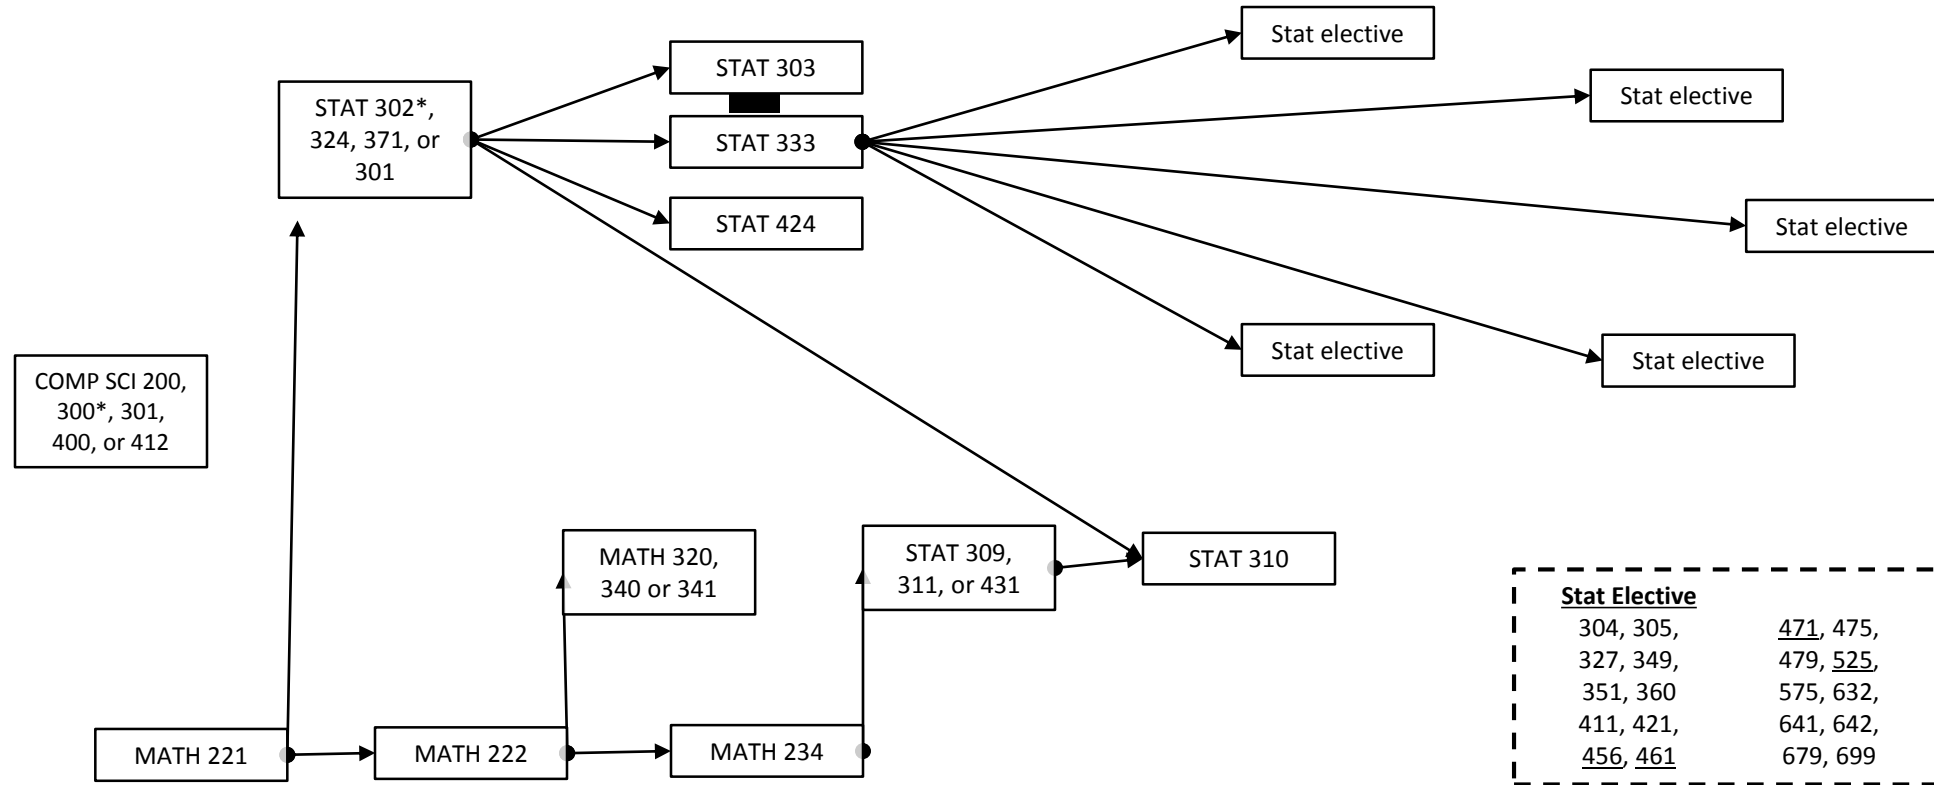

Statistics Major Requirements (2019/2020)

Notes: Can substitute MATH 275, 276, 375, 376;
 *preferred option
 encouraged to take additional STAT 304 & 305
 some electives are term specific and may have additional prereqs
 Good to take first year: MATH, COMP SCI

●→ Prerequisite ■ Pre/Corequisite